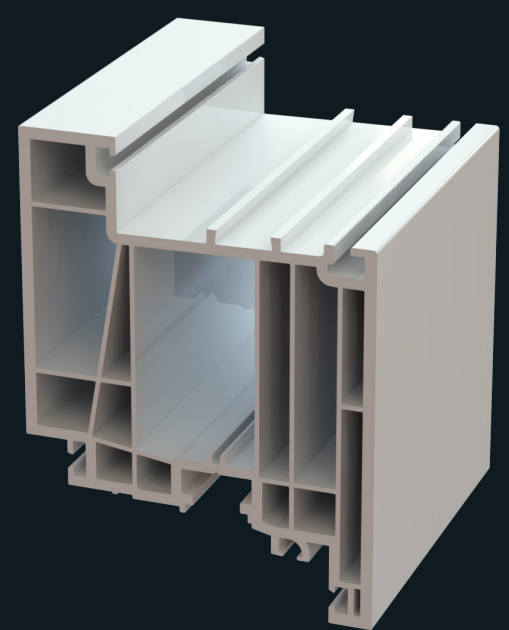

Open-In Doors

If all 4 sides use R² frame only. If using a low threshold (compatible with StormGuard Low threshold) any frame can be used.

Personalise the internal aesthetic to suite with any of the Residence Collection window systems by choosing the same bead option. With a choice of three bead styles; Decorative, Square & Staff.

Dedicated Open-in Door Sash

To ensure the Residence Collection is available to use in multiple applications, the purposefully designed open-in door sash suites perfectly with it's window and door counterparts.

Doors The Way They're Meant To Be

Use the matching glazing bead to ensure window and door sight-lines work harmoniously together. The perfect solution for a Juliet balcony or for use with our Engineered Door options for an open-in entrance door.

Manufacturing Options

Fully compatible with Graf, Standard Mitre, MechWeld, ETL and Timberweld®.

Maximum Performance

The dedicated steel reinforcement chamber ensures optimum security and larger sizes, along with a triple seal gasket option.