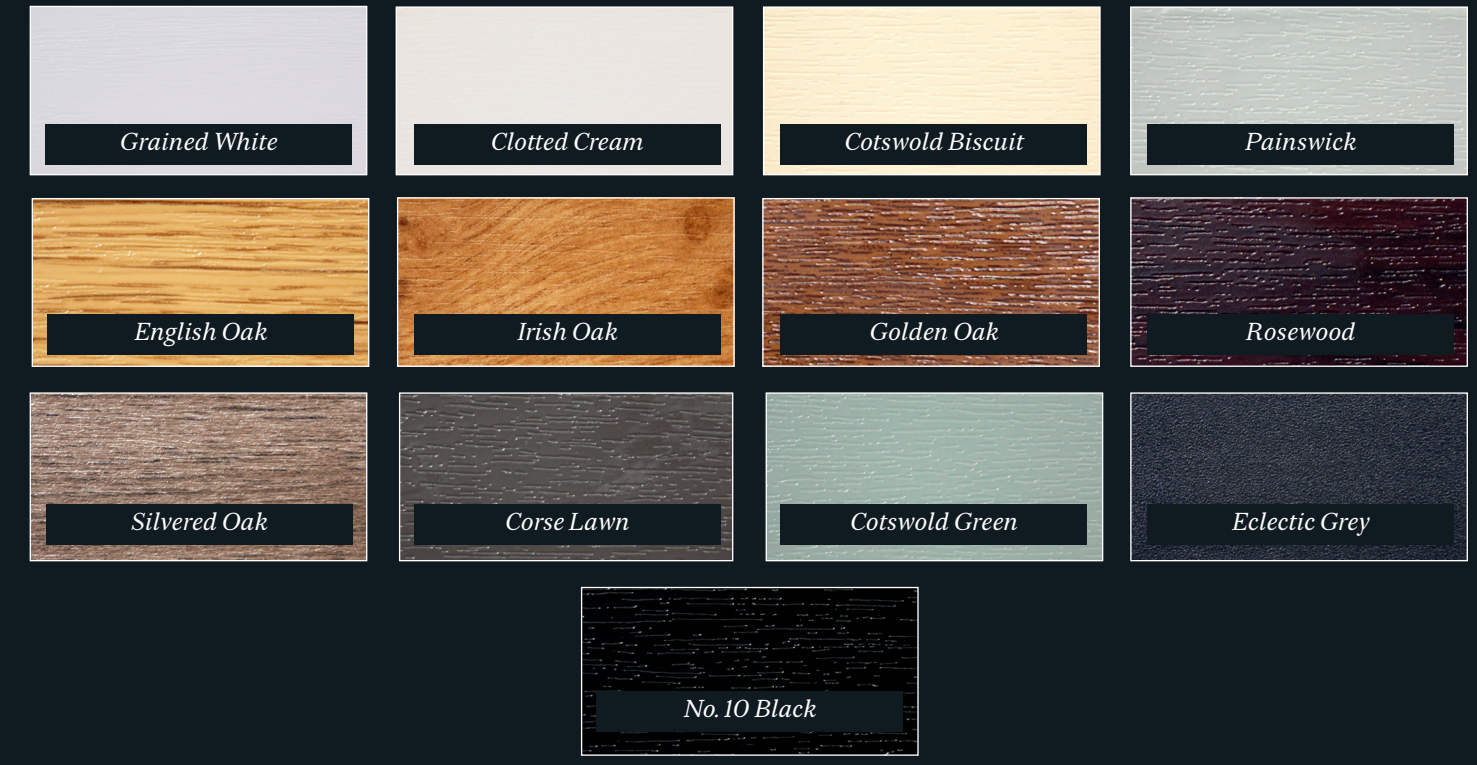

Foiled Colour Options