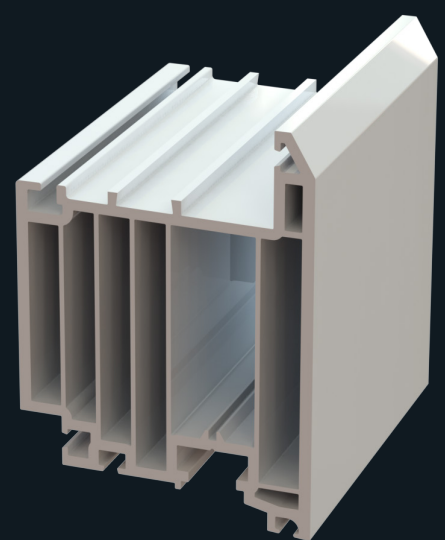

*6 Chamber Door Sashes for
optimised thermal
performance with dedicated
steel reinforcements for large
sizes; open-in and open-out.*

*The Sash Mullion can be used to fabricate
an Engineered door, as well as allowing you
to have the appearance of two individual
sashes if maximum glass area is required.*

Doors The Way They're Meant To Be

Add Georgian Bar or use the Sash Mullion to give the illusion of multiple sashes; maybe add a panel into the bottom of the door or add sidelights for maximum light into a room.

Maximum Performance

The dedicated steel reinforcement chamber ensures optimum security and larger sizes, along with a triple seal gasket option.

Open-out Flush Door Sash

In keeping with the design of the windows and compatible with all frame options, the dedicated flush door sash has a steel reinforcement chamber for larger sizes.